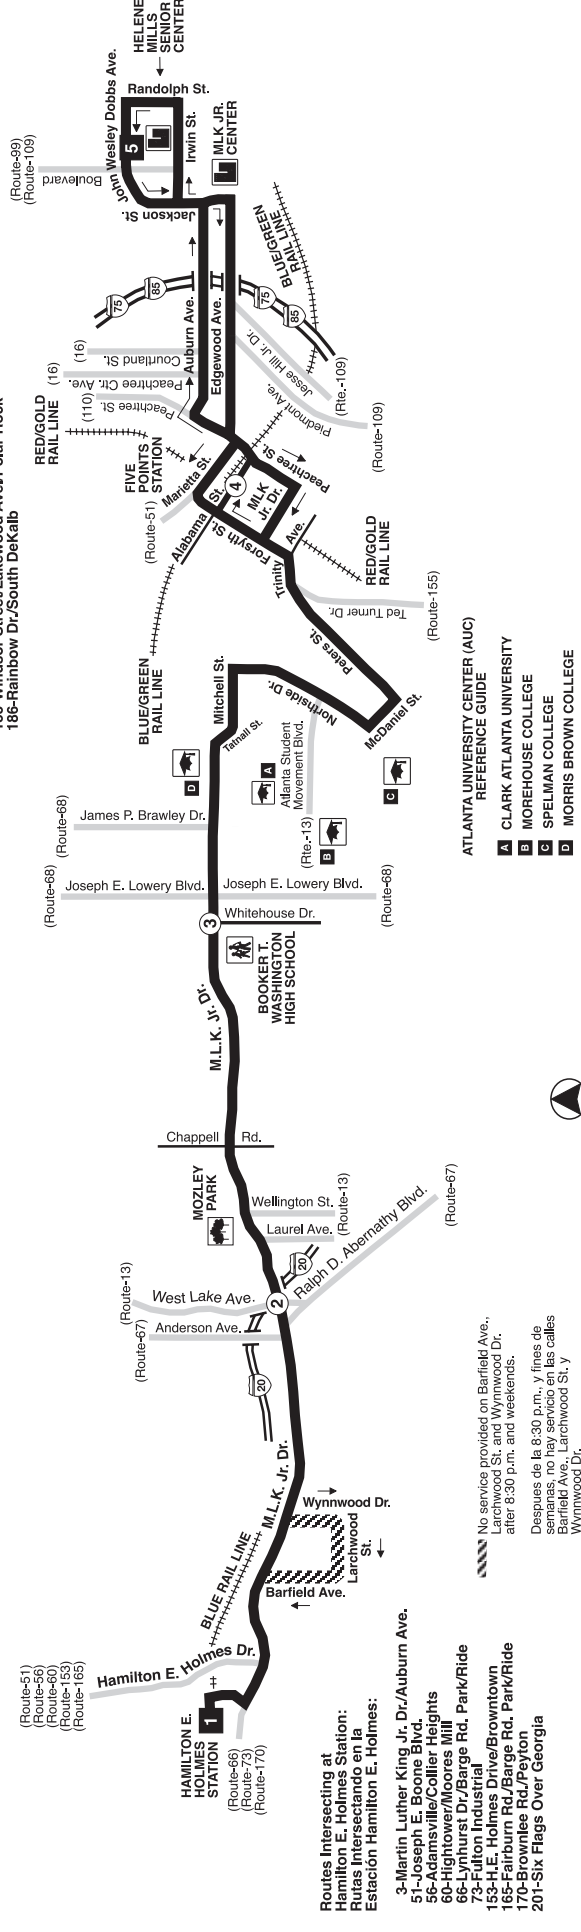

INTERSECCIONES RUTAS
Rutas Intersectando